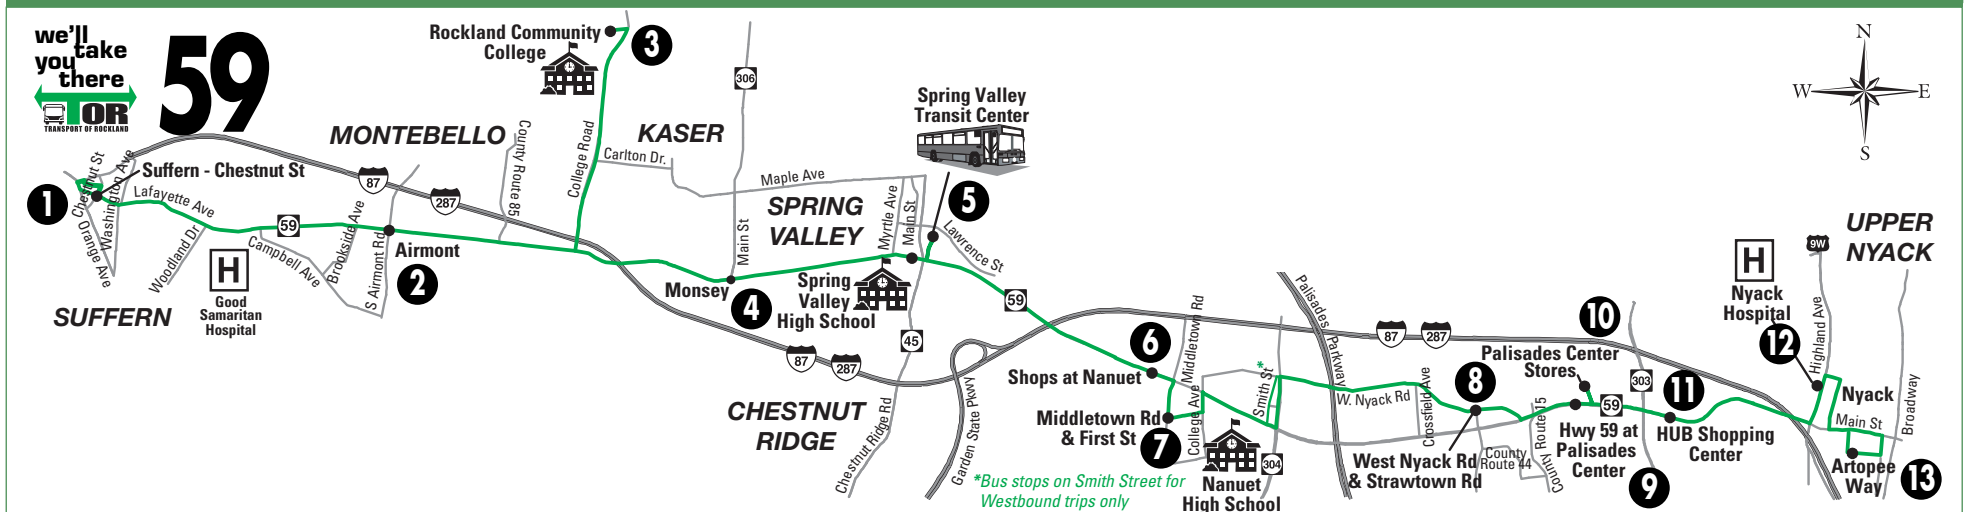

All times outside of shaded area are AM. All times in shaded areas are PM.

59 EASTBOUND

SATURDAY

59 WESTBOUND

Table with 26 columns (13 Eastbound, 13 Westbound) and 20 rows of departure times. Includes station names like Suffern, Chestnut St, Rockland Community College, Monsey, Hwy 59 & Hwy 306, Spring Valley Transit Center, etc. Shaded areas indicate PM times.

All times outside of shaded area are AM. All times in shaded areas are PM.

59 EASTBOUND

SUNDAY

59 WESTBOUND

Table with 26 columns (13 Eastbound, 13 Westbound) and 20 rows of departure times. Includes station names like Suffern, Chestnut St, Rockland Community College, Monsey, Hwy 59 & Hwy 306, Spring Valley Transit Center, etc. Shaded areas indicate PM times.

Transfer at Spring Valley Trans Center for TOR Loop #3 to Suffern