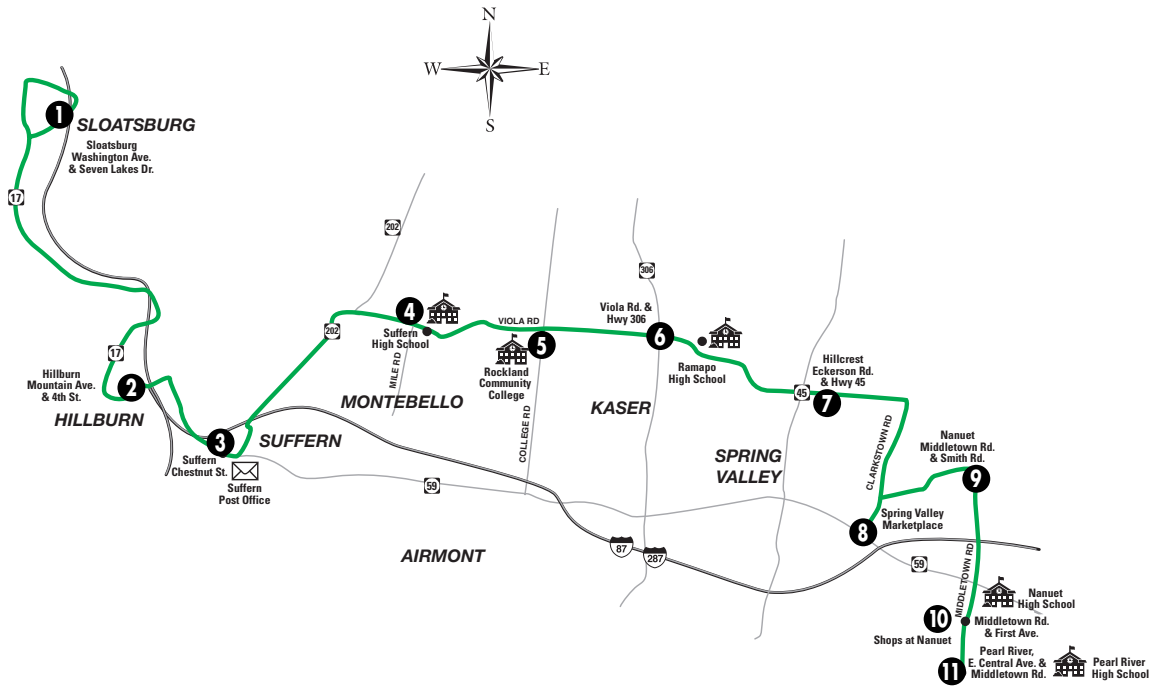

- Pearl River
- Nanuet
- Hillcrest
- Rockland Community College
- Suffern
- Hillburn
- Sloatsburg

MONDAY THROUGH SATURDAY

EASTBOUND

WESTBOUND

1 FIRST STOP Sloatsburg, Washington Ave	2 Hillburn, Mountain Ave & 4th St	3 Suffern, Chestnut St	4 Suffern High School	5 Rockland Community College	6 Viola Rd & Hwy 306	7 Hillcrest, Hwy 45 & Eckerson Rd	8 Spring Valley Marketplace	9 Middletown Rd. & Smith Rd	10 Nanuet, Middletown Rd & First St	11 LAST STOP Pearl River, E. Central Ave & Middletown Rd	11 FIRST STOP Pearl River, E. Central Ave & Middletown Rd	10 Nanuet, Middletown Rd & First St	9 Middletown Rd. & Smith Rd	8 Spring Valley Marketplace	7 Hillcrest, Hwy 45 & Eckerson	6 Viola Rd & Hwy 306	5 Rockland Community College	4 Suffern High School	3 Suffern, Chestnut St	2 Hillburn, Mountain Ave & 4th St	1 LAST STOP Sloatsburg, Washington Ave	
6:30	6:40	6:50	6:56	7:02	7:09	7:16	7:24	7:31	7:37	7:45	---	---	---	---	---	---	---	---	---	6:10	6:20	6:30
7:30	7:40	7:50	7:56	8:02	8:09	8:16	8:24	8:31	8:37	8:45	---	---	---	---	---	---	---	---	---	7:10	7:20	7:30
8:30	8:40	8:50	8:56	9:02	9:09	9:16	9:24	9:31	9:37	9:45	7:00	7:08	7:13	7:21	7:29	7:36	7:43	7:49	7:55	8:05	8:15	
9:30	9:40	9:50	9:56	10:02	10:09	10:16	10:24	10:31	10:37	10:45	8:00	8:08	8:13	8:21	8:29	8:36	8:43	8:49	8:55	9:05	9:15	
10:30	10:40	10:50	10:56	11:02	11:09	11:16	11:24	11:31	11:37	11:45	9:00	9:08	9:13	9:21	9:29	9:36	9:43	9:49	9:55	10:05	10:15	
11:30	11:40	11:50	11:56	12:02	12:09	12:16	12:24	12:31	12:37	12:45	10:00	10:08	10:13	10:21	10:29	10:36	10:43	10:49	10:55	11:05	11:15	
12:30	12:40	12:50	12:56	1:02	1:09	1:16	1:24	1:31	1:37	1:45	11:00	11:08	11:13	11:21	11:29	11:36	11:43	11:49	11:55	12:05	12:15	
1:30	1:40	1:50	1:56	2:02	2:09	2:16	2:24	2:31	2:37	2:45	12:00	12:08	12:13	12:21	12:29	12:36	12:43	12:49	12:55	1:05	1:15	
2:30	2:40	2:50	2:56	3:02	3:09	3:16	3:24	3:31	3:37	3:45	1:00	1:08	1:13	1:21	1:29	1:36	1:43	1:49	1:55	2:05	2:15	
3:30	3:40	3:50	3:56	4:02	4:09	4:16	4:24	4:31	4:37	4:45	2:00	2:08	2:13	2:21	2:29	2:36	2:43	2:49	2:55	3:05	3:15	
4:30	4:40	4:50	4:56	5:02	5:09	5:16	5:24	5:31	5:37	5:45	3:00	3:08	3:13	3:21	3:29	3:36	3:43	3:49	3:55	4:05	4:15	
5:30	5:40	5:50	5:56	6:02	6:09	6:16	6:24	6:31	6:37	6:45	4:00	4:08	4:13	4:21	4:29	4:36	4:43	4:49	4:55	5:05	5:15	
6:30	6:40	6:50	6:56	7:02	7:09	7:16	7:24	7:31	7:37	7:45	5:00	5:08	5:13	5:21	5:29	5:36	5:43	5:49	5:55	6:05	6:15	
---	---	8:00	8:05	8:15	8:16	8:22	8:28	8:31	8:37	8:45	6:00	6:08	6:13	6:21	6:29	6:36	6:43	6:49	6:55	7:05	7:15	
---	---	9:00	9:05	9:15	9:16	9:22	9:28	9:31	9:37	9:45	7:00	7:08	7:13	7:21	7:29	7:36	7:43	7:49	7:55	---	---	
---	---	10:00	10:05	10:15	10:16	10:22	10:28	10:31	10:37	10:45	8:00	8:08	8:13	8:21	8:29	8:36	8:43	8:49	8:55	---	---	
---	---	---	---	---	---	---	---	---	---	---	9:00	9:08	9:13	9:21	9:29	9:36	9:43	9:49	9:55	---	---	

All times outside of shaded area are AM. All times in shaded areas are PM.

SUNDAY

EASTBOUND

WESTBOUND