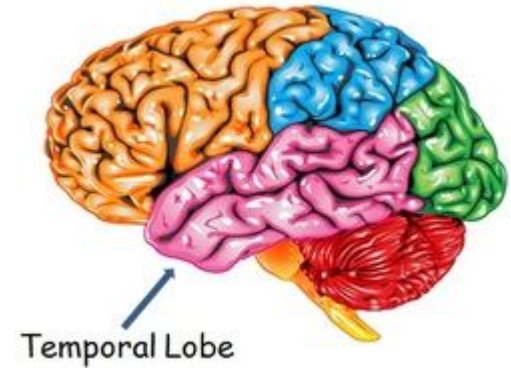

- Responsible for thinking and creativity
- The motor area is located within the frontal lobe

Color the Frontal Lobe Orange

Parietal Lobe

- Controls memory of objects and their uses, and directions
- Contains the Sensory Area, which receives sensory messages such as touch, pain and temperature from the rest of the body
- Color the Parietal Lobe Blue

Temporal Lobe

Temporal Lobes (one on each side of brain):

- Control hearing, speech, and memory

Color the Temporal Lobe Pink

Occipital Lobe

Occipital lobes:

- Nerve impulses from eyes are received and turned into images