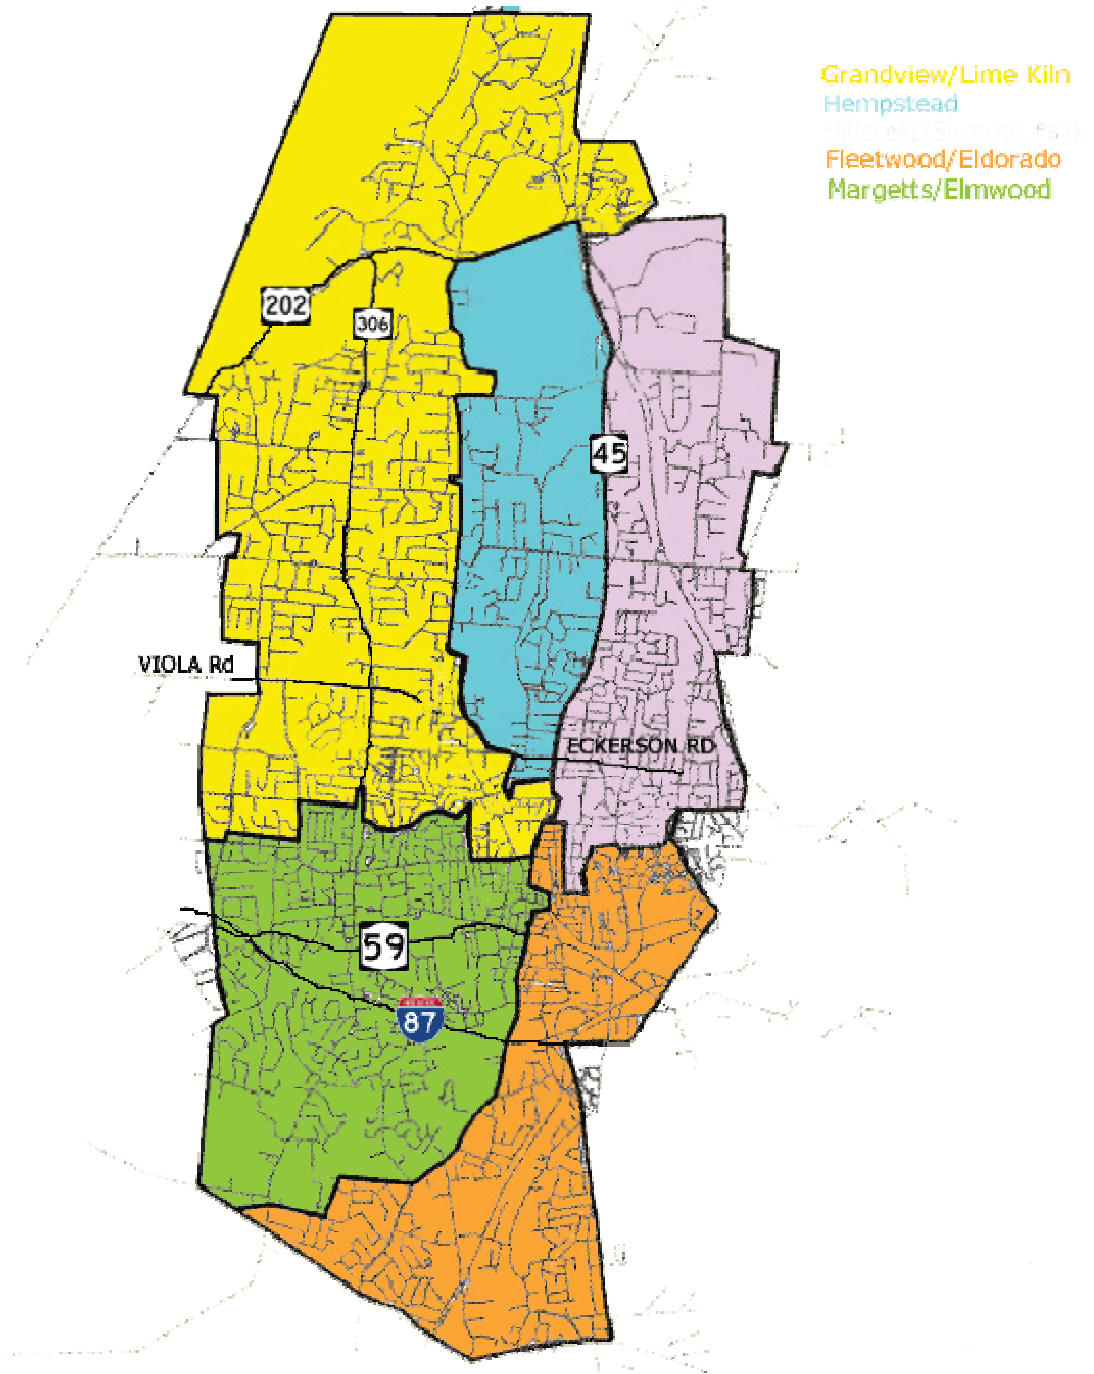

East Ramapo Central School District

Map of District (Showing the 5 School Zones)